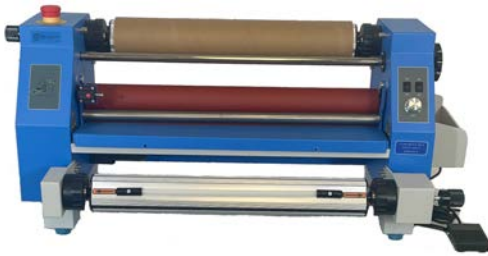

Gfp **Graphic Finishing**
partners

Where Finishing Comes First.

Gfp 220C

Compact Cold Laminator

The Gfp 220C is the perfect complement to the latest wide format inkjet printers. Its space-saving size, efficient set-up and operation, and entry level pricing will add value – and profit – to photo and printed media output. The compact 220C delivers consistently professional results making it ideal for photo studios, copy shops and graphic designers.

- **Fits easily in your office**
- **Quick and easy set-up**
- **Infinite hand wheel adjustment**
- **2.5" diameter rollers**
- **Foot pedal included**

The 220C needs only 5 square feet of space. Or roll it away when it's not in use.

Simple to operate:

- forward/reverse
- run/foot
- variable speed.

220C

Rugged Design
Professional Quality
Proven Performance
Economically Priced

APPLICATIONS

- Banners*
- Posters*
- POP Displays*
- Photographs*
- Architectural Designs*
- Maps*
- Presentations*
- Vinyl Lettering Pre-mask*